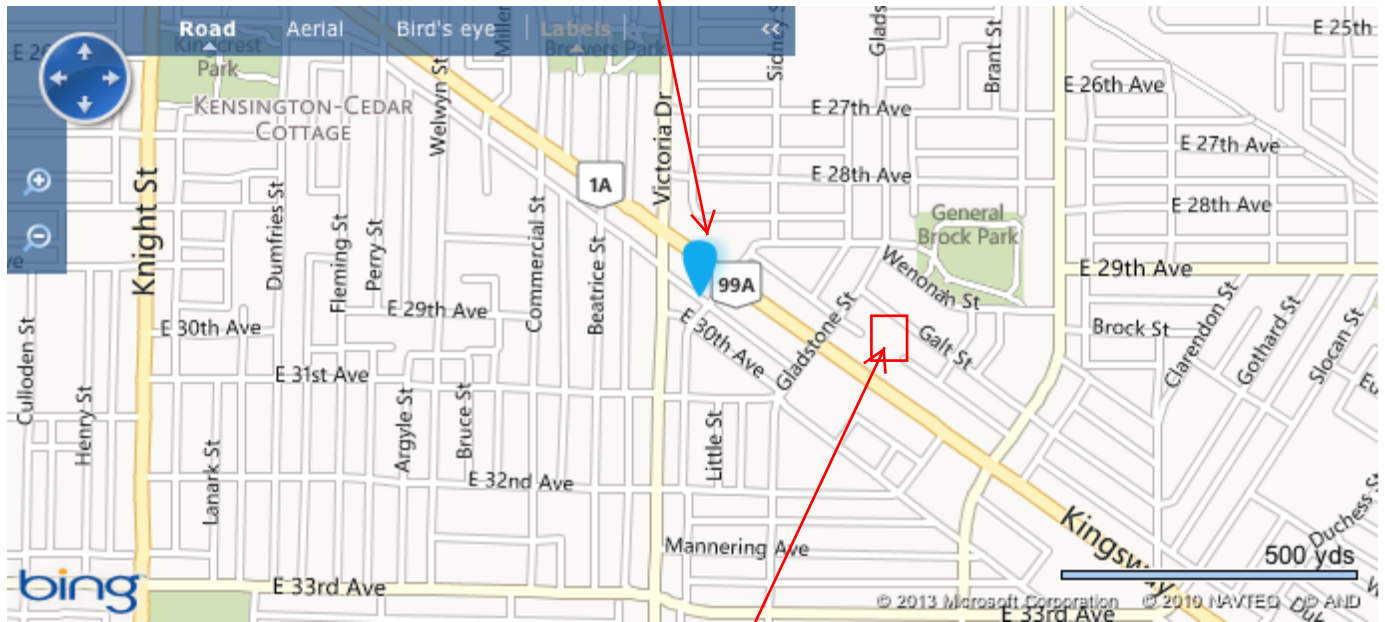

ACCOMMODATIONS: 2 Blocks from ANAF 100

Days Inn - Vancouver Metro. 2075 Kingsway, Vancouver, BC V5N 2T2 CA.

Check in: After 3:00 PM Check out: Before 11:00 AM; Restaurant and Bar @ hotel

Daysinn-vancouver-metro/hotel-overview