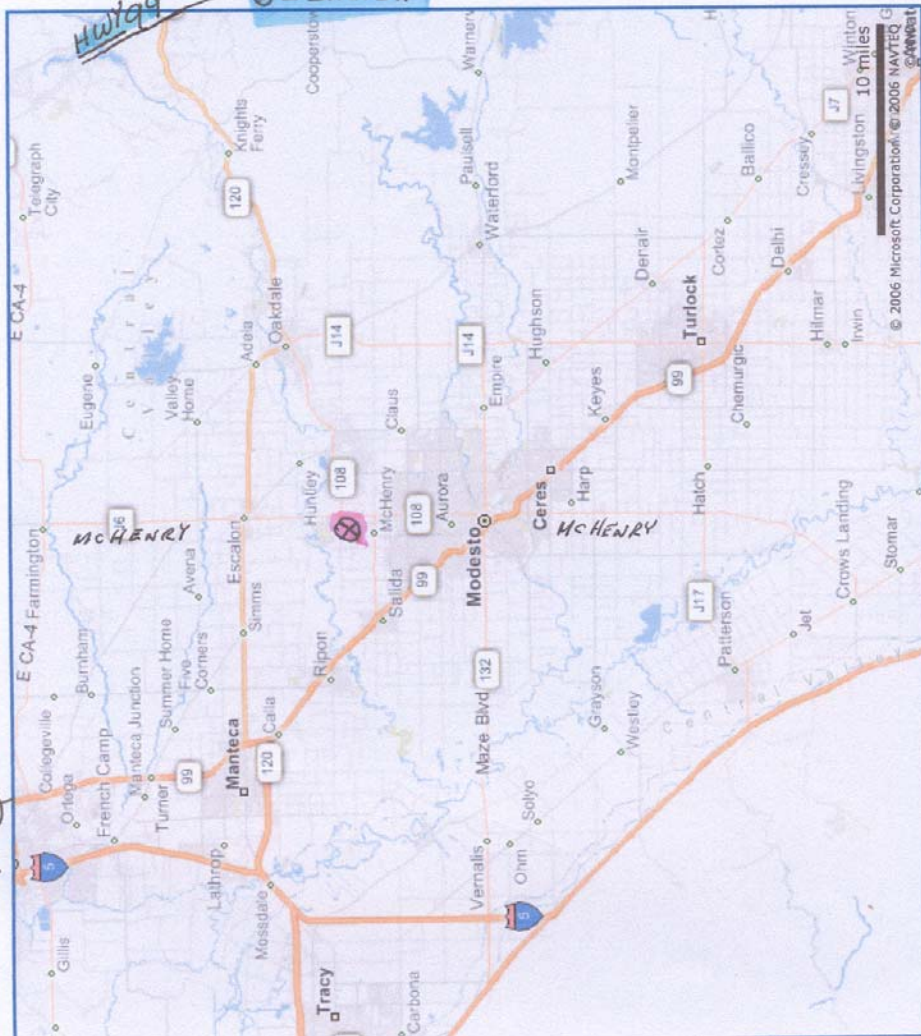

ELKS LODGE

C LOCATION MAP

CHARITY

PARK

KIERMAN AVE

SISK RD

HWY 99 SO.

ive Local - Custom Print Options  
SACRAMENTO  
STOCKTON

## MOTELS CLOSEST TO THE MODESTO ELK'S LODGE

<b>HERITAGE INN</b> 1525 McHenry, Modesto 209) 521-6340	1-800-774-3860	3.7 miles from lodge by Denny's
---	----------------	------------------------------------

<b>DAYS INN</b> 1312 McHenry, Modesto 209) 527-1010	1-800-843-6633	3.9 miles from lodge by Pep Boys
---	----------------	-------------------------------------

<b>TROPICS</b> 936 McHenry, Modesto 209) 523-7701		4.0 miles from lodge
---	--	----------------------

<b>HAMPTON INN</b> 4921 Sisk Rd, Salida (Off of Kiernan Ave. & Hiway 99) 209) 543-6350		4.7 miles from lodge
---	--	----------------------

<b>LA QUINTA</b> 4909 Sisk Rd, Salida (Off of Kiernan Ave. and Hiway 99) 209) 579-8723		4.7 miles from lodge
---	--	----------------------